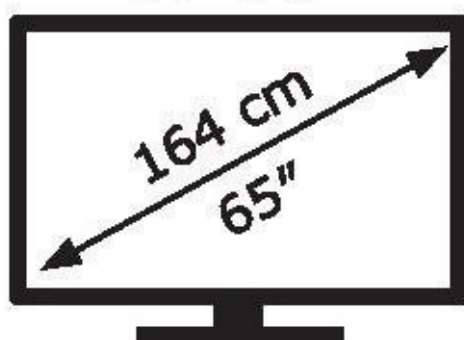

ENERGY

LG Electronics

65QNE823QB

103 kWh/1000h

ABCDEF**G**

165 kWh/1000h

3840 px

2160 px